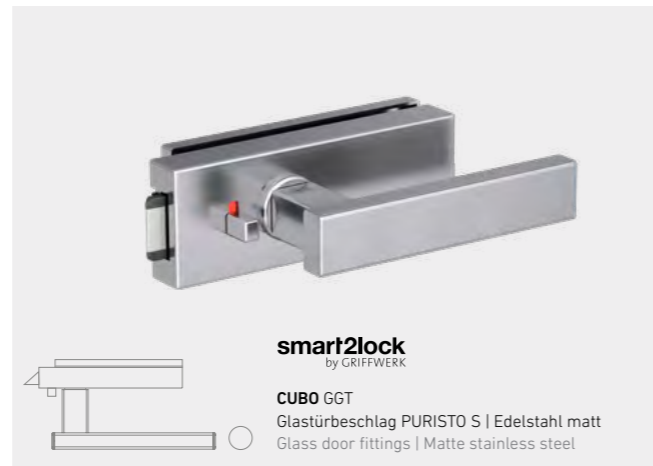

DOOR HANDLES AND ACCESSORIES FOR ALL APPLICATIONS

Door handles are distinctive elements of the door. They make a style statement and underline the room's architectural tone. We offer a comprehensive range of designs and the perfect solutions for all requirements: from door handles to glass door locks and matching hinges.

TOP MONO

TOP

MONO

 <p>MONO BB Schnellmontagetechnik Graphitschwarz Quick mounting mechanism Graphite black</p>	 <p>MONO BB Schnellmontagetechnik Edelstahl matt Quick mounting mechanism Matte stainless steel</p>
 <p>smart2lock by GRIFFWERK</p> <p>MONO Schnellmontagetechnik Graphitschwarz Quick mounting mechanism Graphite black</p>	 <p>smart2lock by GRIFFWERK</p> <p>MONO Schnellmontagetechnik Edelstahl matt Quick mounting mechanism Matte stainless steel</p>
 <p>MONO GGT Glastürbeschlag PURISTO S Graphitschwarz Glass door fittings Graphite black</p>	 <p>MONO GGT Glastürbeschlag PURISTO S Edelstahl matt Glass door fittings Matte stainless steel</p>
 <p>smart2lock by GRIFFWERK</p> <p>MONO GGT Glastürbeschlag PURISTO S Graphitschwarz Glass door fittings Graphite black</p>	 <p>smart2lock by GRIFFWERK</p> <p>MONO GGT Glastürbeschlag PURISTO S Edelstahl matt Glass door fittings Matte stainless steel</p>