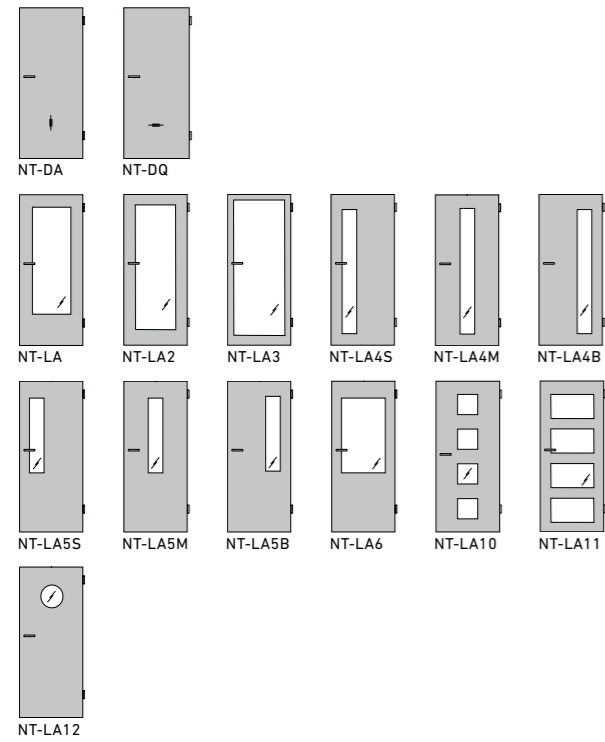

NORMTÜREN
PORTES STANDARD