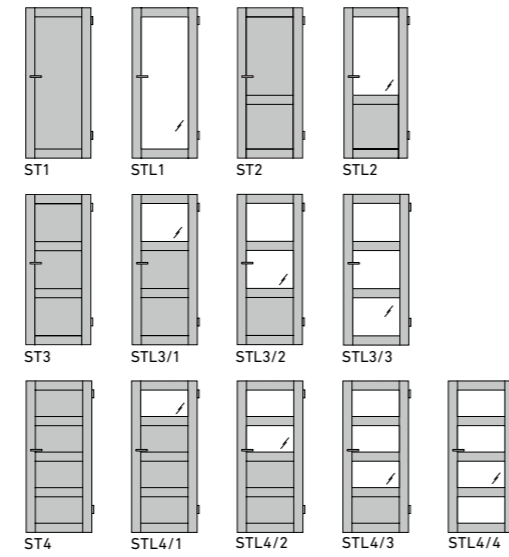

NORMTÜREN
PORTES STANDARD

SYLT
SYLT

CORONA
CORONA

- **DQ** Strukturrichtung DQ quer
  DQ texture direction horizontal
- **DA** Strukturrichtung DA längs
  DA texture direction vertical
- **LA** Lichtausschnitt
  Vision panel
- **GG** Ganzglastür
  All-glass door
- **Strukturrichtung DQ quer**
  DQ texture direction horizontal
- **Strukturrichtung DA längs**
  DA texture direction vertical

OBERFLÄCHEN | FINISHES

PREMIUMKANTEN | PREMIUM EDGES