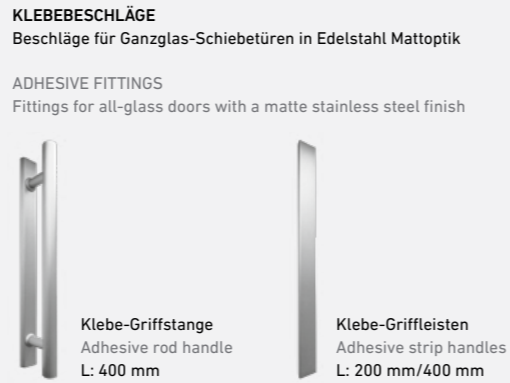

*ähnlich RAL9005 *like RAL9005