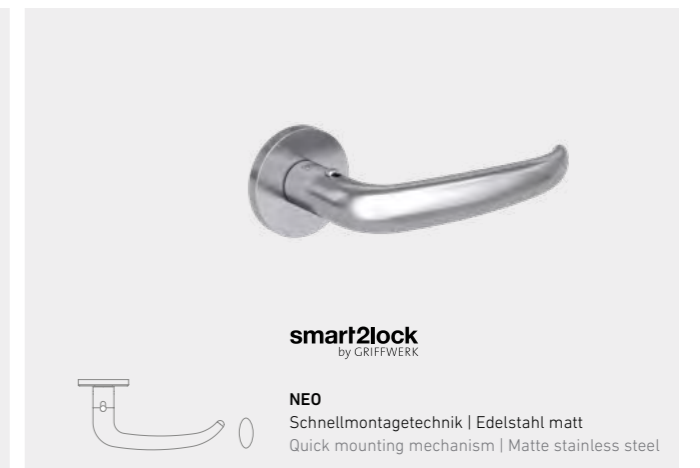

DOOR HANDLES AND ACCESSORIES FOR ALL APPLICATIONS

Door handles are distinctive elements of the door. They make a style statement and underline the room's architectural tone. We offer a comprehensive range of designs and the perfect solutions for all requirements: from door handles to glass door locks and matching hinges.

TOP MONO

TOP

MONO

 <p>MONO BB Schnellmontagetechnik Graphitschwarz Quick mounting mechanism Graphite black</p>	 <p>MONO BB Schnellmontagetechnik Edelstahl matt Quick mounting mechanism Matte stainless steel</p>
 <p>smart2lock by GRIFFWERK</p> <p>MONO Schnellmontagetechnik Graphitschwarz Quick mounting mechanism Graphite black</p>	 <p>smart2lock by GRIFFWERK</p> <p>MONO Schnellmontagetechnik Edelstahl matt Quick mounting mechanism Matte stainless steel</p>
 <p>MONO GGT Glastürbeschlag PURISTO S Graphitschwarz Glass door fittings Graphite black</p>	 <p>MONO GGT Glastürbeschlag PURISTO S Edelstahl matt Glass door fittings Matte stainless steel</p>
 <p>smart2lock by GRIFFWERK</p> <p>MONO GGT Glastürbeschlag PURISTO S Graphitschwarz Glass door fittings Graphite black</p>	 <p>smart2lock by GRIFFWERK</p> <p>MONO GGT Glastürbeschlag PURISTO S Edelstahl matt Glass door fittings Matte stainless steel</p>