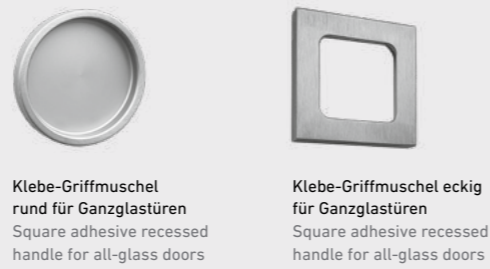

*ähnlich RAL9005 *like RAL9005