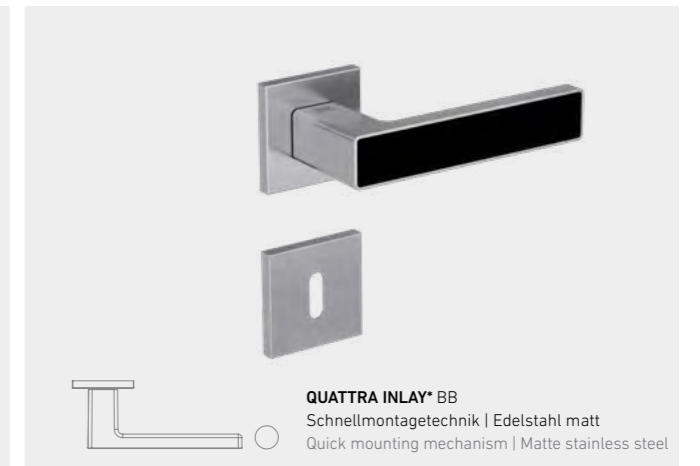

TOP MONO

TOP

MONO

 <p>MONO BB Schnellmontagetechnik Graphitschwarz Quick mounting mechanism Graphite black</p>	 <p>MONO BB Schnellmontagetechnik Edelstahl matt Quick mounting mechanism Matte stainless steel</p>
 <p>smart2lock by GRIFFWERK</p> <p>MONO Schnellmontagetechnik Graphitschwarz Quick mounting mechanism Graphite black</p>	 <p>smart2lock by GRIFFWERK</p> <p>MONO Schnellmontagetechnik Edelstahl matt Quick mounting mechanism Matte stainless steel</p>
 <p>MONO GGT Glastürbeschlag PURISTO S Graphitschwarz Glass door fittings Graphite black</p>	 <p>MONO GGT Glastürbeschlag PURISTO S Edelstahl matt Glass door fittings Matte stainless steel</p>
 <p>smart2lock by GRIFFWERK</p> <p>MONO GGT Glastürbeschlag PURISTO S Graphitschwarz Glass door fittings Graphite black</p>	 <p>smart2lock by GRIFFWERK</p> <p>MONO GGT Glastürbeschlag PURISTO S Edelstahl matt Glass door fittings Matte stainless steel</p>