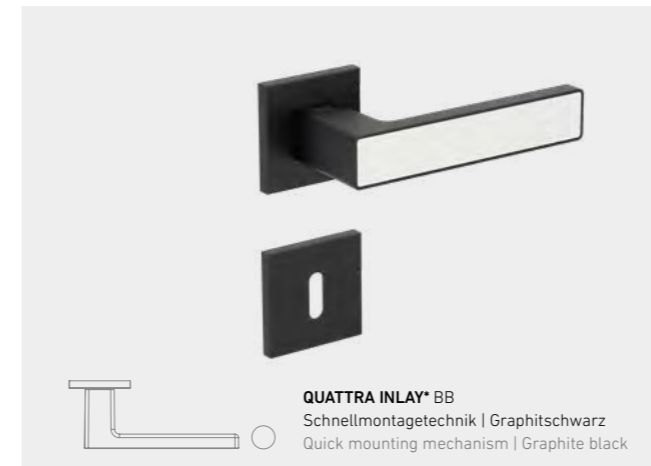

TOP MONO

TOP

MONO

 <p>MONO BB Schnellmontagetechnik Graphitschwarz Quick mounting mechanism Graphite black</p>	 <p>MONO BB Schnellmontagetechnik Edelstahl matt Quick mounting mechanism Matte stainless steel</p>
 <p>smart2lock by GRIFFWERK</p> <p>MONO Schnellmontagetechnik Graphitschwarz Quick mounting mechanism Graphite black</p>	 <p>smart2lock by GRIFFWERK</p> <p>MONO Schnellmontagetechnik Edelstahl matt Quick mounting mechanism Matte stainless steel</p>
 <p>MONO GGT Glastürbeschlag PURISTO S Graphitschwarz Glass door fittings Graphite black</p>	 <p>MONO GGT Glastürbeschlag PURISTO S Edelstahl matt Glass door fittings Matte stainless steel</p>
 <p>smart2lock by GRIFFWERK</p> <p>MONO GGT Glastürbeschlag PURISTO S Graphitschwarz Glass door fittings Graphite black</p>	 <p>smart2lock by GRIFFWERK</p> <p>MONO GGT Glastürbeschlag PURISTO S Edelstahl matt Glass door fittings Matte stainless steel</p>