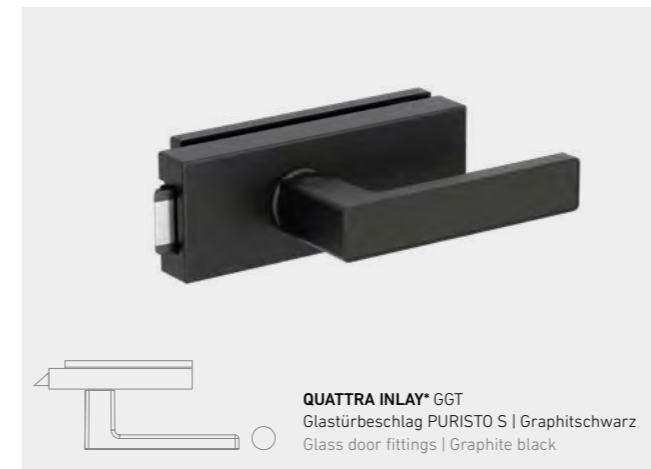

DOOR HANDLES AND ACCESSORIES FOR ALL APPLICATIONS

Door handles are distinctive elements of the door. They make a style statement and underline the room's architectural tone. We offer a comprehensive range of designs and the perfect solutions for all requirements: from door handles to glass door locks and matching hinges.

TOP MONO

TOP

MONO

 <p>MONO BB Schnellmontagetechnik Graphitschwarz Quick mounting mechanism Graphite black</p>	 <p>MONO BB Schnellmontagetechnik Edelstahl matt Quick mounting mechanism Matte stainless steel</p>
 <p>smart2lock by GRIFFWERK</p> <p>MONO Schnellmontagetechnik Graphitschwarz Quick mounting mechanism Graphite black</p>	 <p>smart2lock by GRIFFWERK</p> <p>MONO Schnellmontagetechnik Edelstahl matt Quick mounting mechanism Matte stainless steel</p>
 <p>MONO GGT Glastürbeschlag PURISTO S Graphitschwarz Glass door fittings Graphite black</p>	 <p>MONO GGT Glastürbeschlag PURISTO S Edelstahl matt Glass door fittings Matte stainless steel</p>
 <p>smart2lock by GRIFFWERK</p> <p>MONO GGT Glastürbeschlag PURISTO S Graphitschwarz Glass door fittings Graphite black</p>	 <p>smart2lock by GRIFFWERK</p> <p>MONO GGT Glastürbeschlag PURISTO S Edelstahl matt Glass door fittings Matte stainless steel</p>