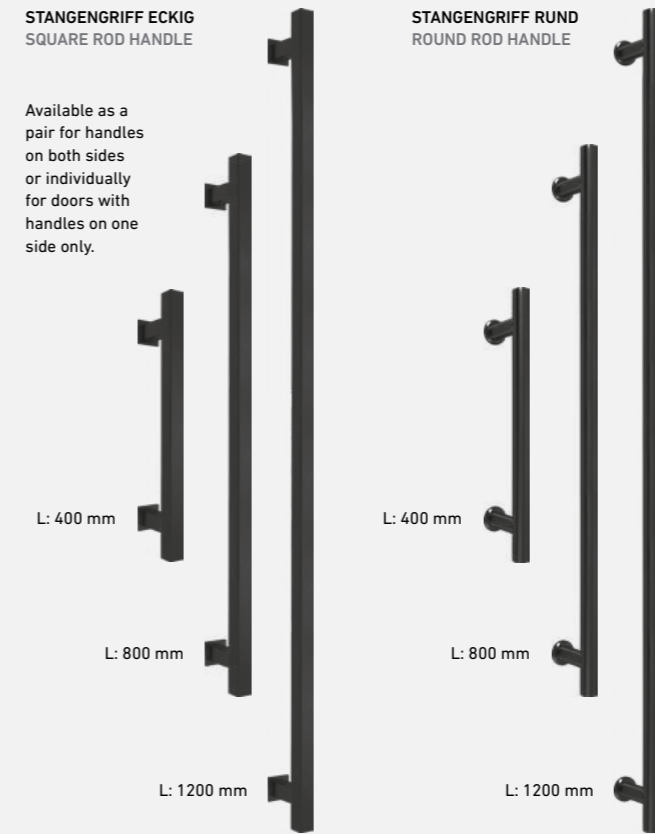

*ähnlich RAL9005 *like RAL9005