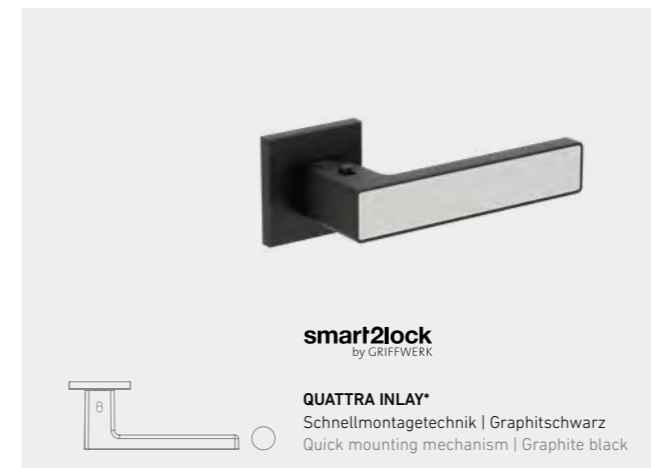

DOOR HANDLES AND ACCESSORIES FOR ALL APPLICATIONS

Door handles are distinctive elements of the door. They make a style statement and underline the room's architectural tone. We offer a comprehensive range of designs and the perfect solutions for all requirements: from door handles to glass door locks and matching hinges.

TOP MONO

TOP

MONO

 <p>MONO BB Schnellmontagetechnik Graphitschwarz Quick mounting mechanism Graphite black</p>	 <p>MONO BB Schnellmontagetechnik Edelstahl matt Quick mounting mechanism Matte stainless steel</p>
 <p>smart2lock by GRIFFWERK</p> <p>MONO Schnellmontagetechnik Graphitschwarz Quick mounting mechanism Graphite black</p>	 <p>smart2lock by GRIFFWERK</p> <p>MONO Schnellmontagetechnik Edelstahl matt Quick mounting mechanism Matte stainless steel</p>
 <p>MONO GGT Glastürbeschlag PURISTO S Graphitschwarz Glass door fittings Graphite black</p>	 <p>MONO GGT Glastürbeschlag PURISTO S Edelstahl matt Glass door fittings Matte stainless steel</p>
 <p>smart2lock by GRIFFWERK</p> <p>MONO GGT Glastürbeschlag PURISTO S Graphitschwarz Glass door fittings Graphite black</p>	 <p>smart2lock by GRIFFWERK</p> <p>MONO GGT Glastürbeschlag PURISTO S Edelstahl matt Glass door fittings Matte stainless steel</p>