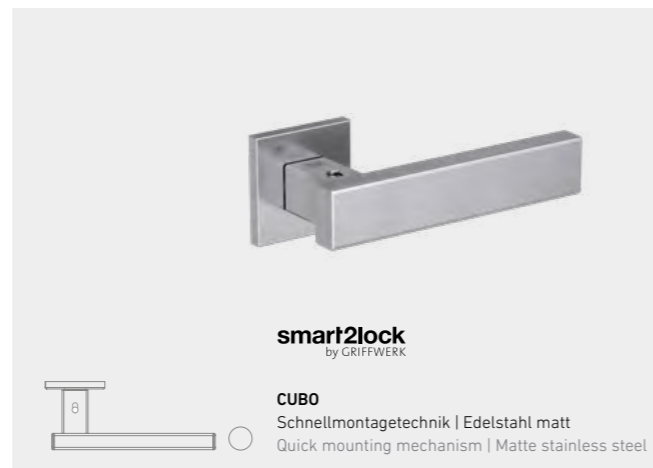

DOOR HANDLES AND ACCESSORIES FOR ALL APPLICATIONS

Door handles are distinctive elements of the door. They make a style statement and underline the room's architectural tone. We offer a comprehensive range of designs and the perfect solutions for all requirements: from door handles to glass door locks and matching hinges.

TOP MONO

TOP

MONO

 <p>MONO BB Schnellmontagetechnik Graphitschwarz Quick mounting mechanism Graphite black</p>	 <p>MONO BB Schnellmontagetechnik Edelstahl matt Quick mounting mechanism Matte stainless steel</p>
 <p>smart2lock by GRIFFWERK</p> <p>MONO Schnellmontagetechnik Graphitschwarz Quick mounting mechanism Graphite black</p>	 <p>smart2lock by GRIFFWERK</p> <p>MONO Schnellmontagetechnik Edelstahl matt Quick mounting mechanism Matte stainless steel</p>
 <p>MONO GGT Glastürbeschlag PURISTO S Graphitschwarz Glass door fittings Graphite black</p>	 <p>MONO GGT Glastürbeschlag PURISTO S Edelstahl matt Glass door fittings Matte stainless steel</p>
 <p>smart2lock by GRIFFWERK</p> <p>MONO GGT Glastürbeschlag PURISTO S Graphitschwarz Glass door fittings Graphite black</p>	 <p>smart2lock by GRIFFWERK</p> <p>MONO GGT Glastürbeschlag PURISTO S Edelstahl matt Glass door fittings Matte stainless steel</p>