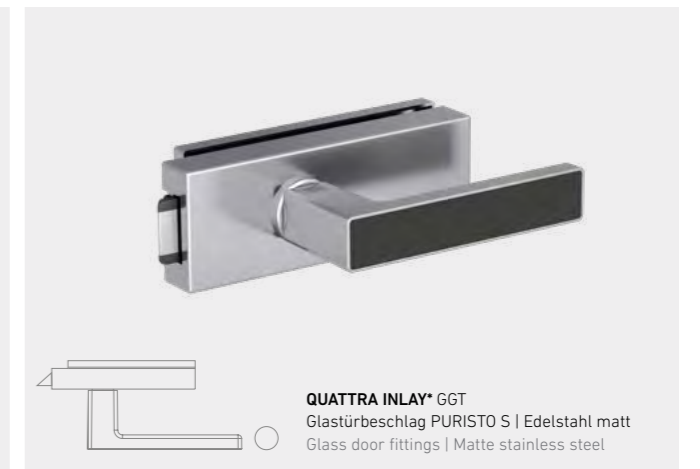

DOOR HANDLES AND ACCESSORIES FOR ALL APPLICATIONS

Door handles are distinctive elements of the door. They make a style statement and underline the room's architectural tone. We offer a comprehensive range of designs and the perfect solutions for all requirements: from door handles to glass door locks and matching hinges.

TOP MONO

TOP

MONO

 <p>MONO BB Schnellmontagetechnik Graphitschwarz Quick mounting mechanism Graphite black</p>	 <p>MONO BB Schnellmontagetechnik Edelstahl matt Quick mounting mechanism Matte stainless steel</p>
 <p>smart2lock by GRIFFWERK</p> <p>MONO Schnellmontagetechnik Graphitschwarz Quick mounting mechanism Graphite black</p>	 <p>smart2lock by GRIFFWERK</p> <p>MONO Schnellmontagetechnik Edelstahl matt Quick mounting mechanism Matte stainless steel</p>
 <p>MONO GGT Glastürbeschlag PURISTO S Graphitschwarz Glass door fittings Graphite black</p>	 <p>MONO GGT Glastürbeschlag PURISTO S Edelstahl matt Glass door fittings Matte stainless steel</p>
 <p>smart2lock by GRIFFWERK</p> <p>MONO GGT Glastürbeschlag PURISTO S Graphitschwarz Glass door fittings Graphite black</p>	 <p>smart2lock by GRIFFWERK</p> <p>MONO GGT Glastürbeschlag PURISTO S Edelstahl matt Glass door fittings Matte stainless steel</p>