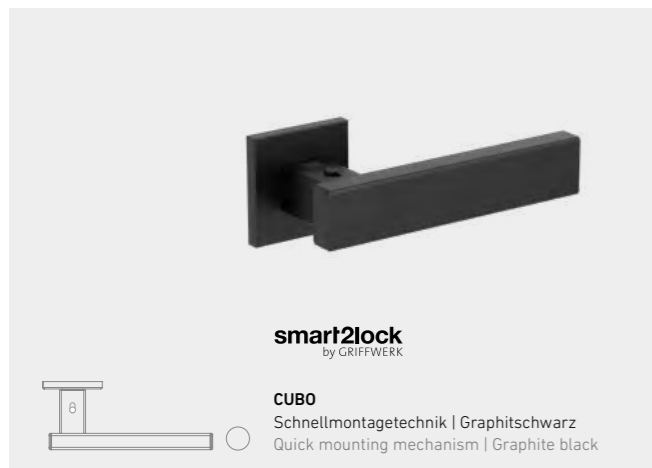

TOP MONO

TOP

MONO

 <p>MONO BB Schnellmontagetechnik Graphitschwarz Quick mounting mechanism Graphite black</p>	 <p>MONO BB Schnellmontagetechnik Edelstahl matt Quick mounting mechanism Matte stainless steel</p>
 <p>smart2lock by GRIFFWERK</p> <p>MONO Schnellmontagetechnik Graphitschwarz Quick mounting mechanism Graphite black</p>	 <p>smart2lock by GRIFFWERK</p> <p>MONO Schnellmontagetechnik Edelstahl matt Quick mounting mechanism Matte stainless steel</p>
 <p>MONO GGT Glastürbeschlag PURISTO S Graphitschwarz Glass door fittings Graphite black</p>	 <p>MONO GGT Glastürbeschlag PURISTO S Edelstahl matt Glass door fittings Matte stainless steel</p>
 <p>smart2lock by GRIFFWERK</p> <p>MONO GGT Glastürbeschlag PURISTO S Graphitschwarz Glass door fittings Graphite black</p>	 <p>smart2lock by GRIFFWERK</p> <p>MONO GGT Glastürbeschlag PURISTO S Edelstahl matt Glass door fittings Matte stainless steel</p>