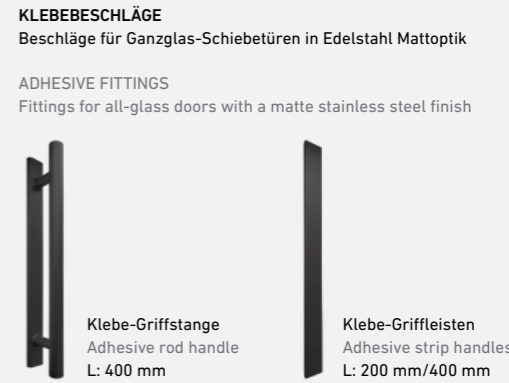

*ähnlich RAL9005 *like RAL9005